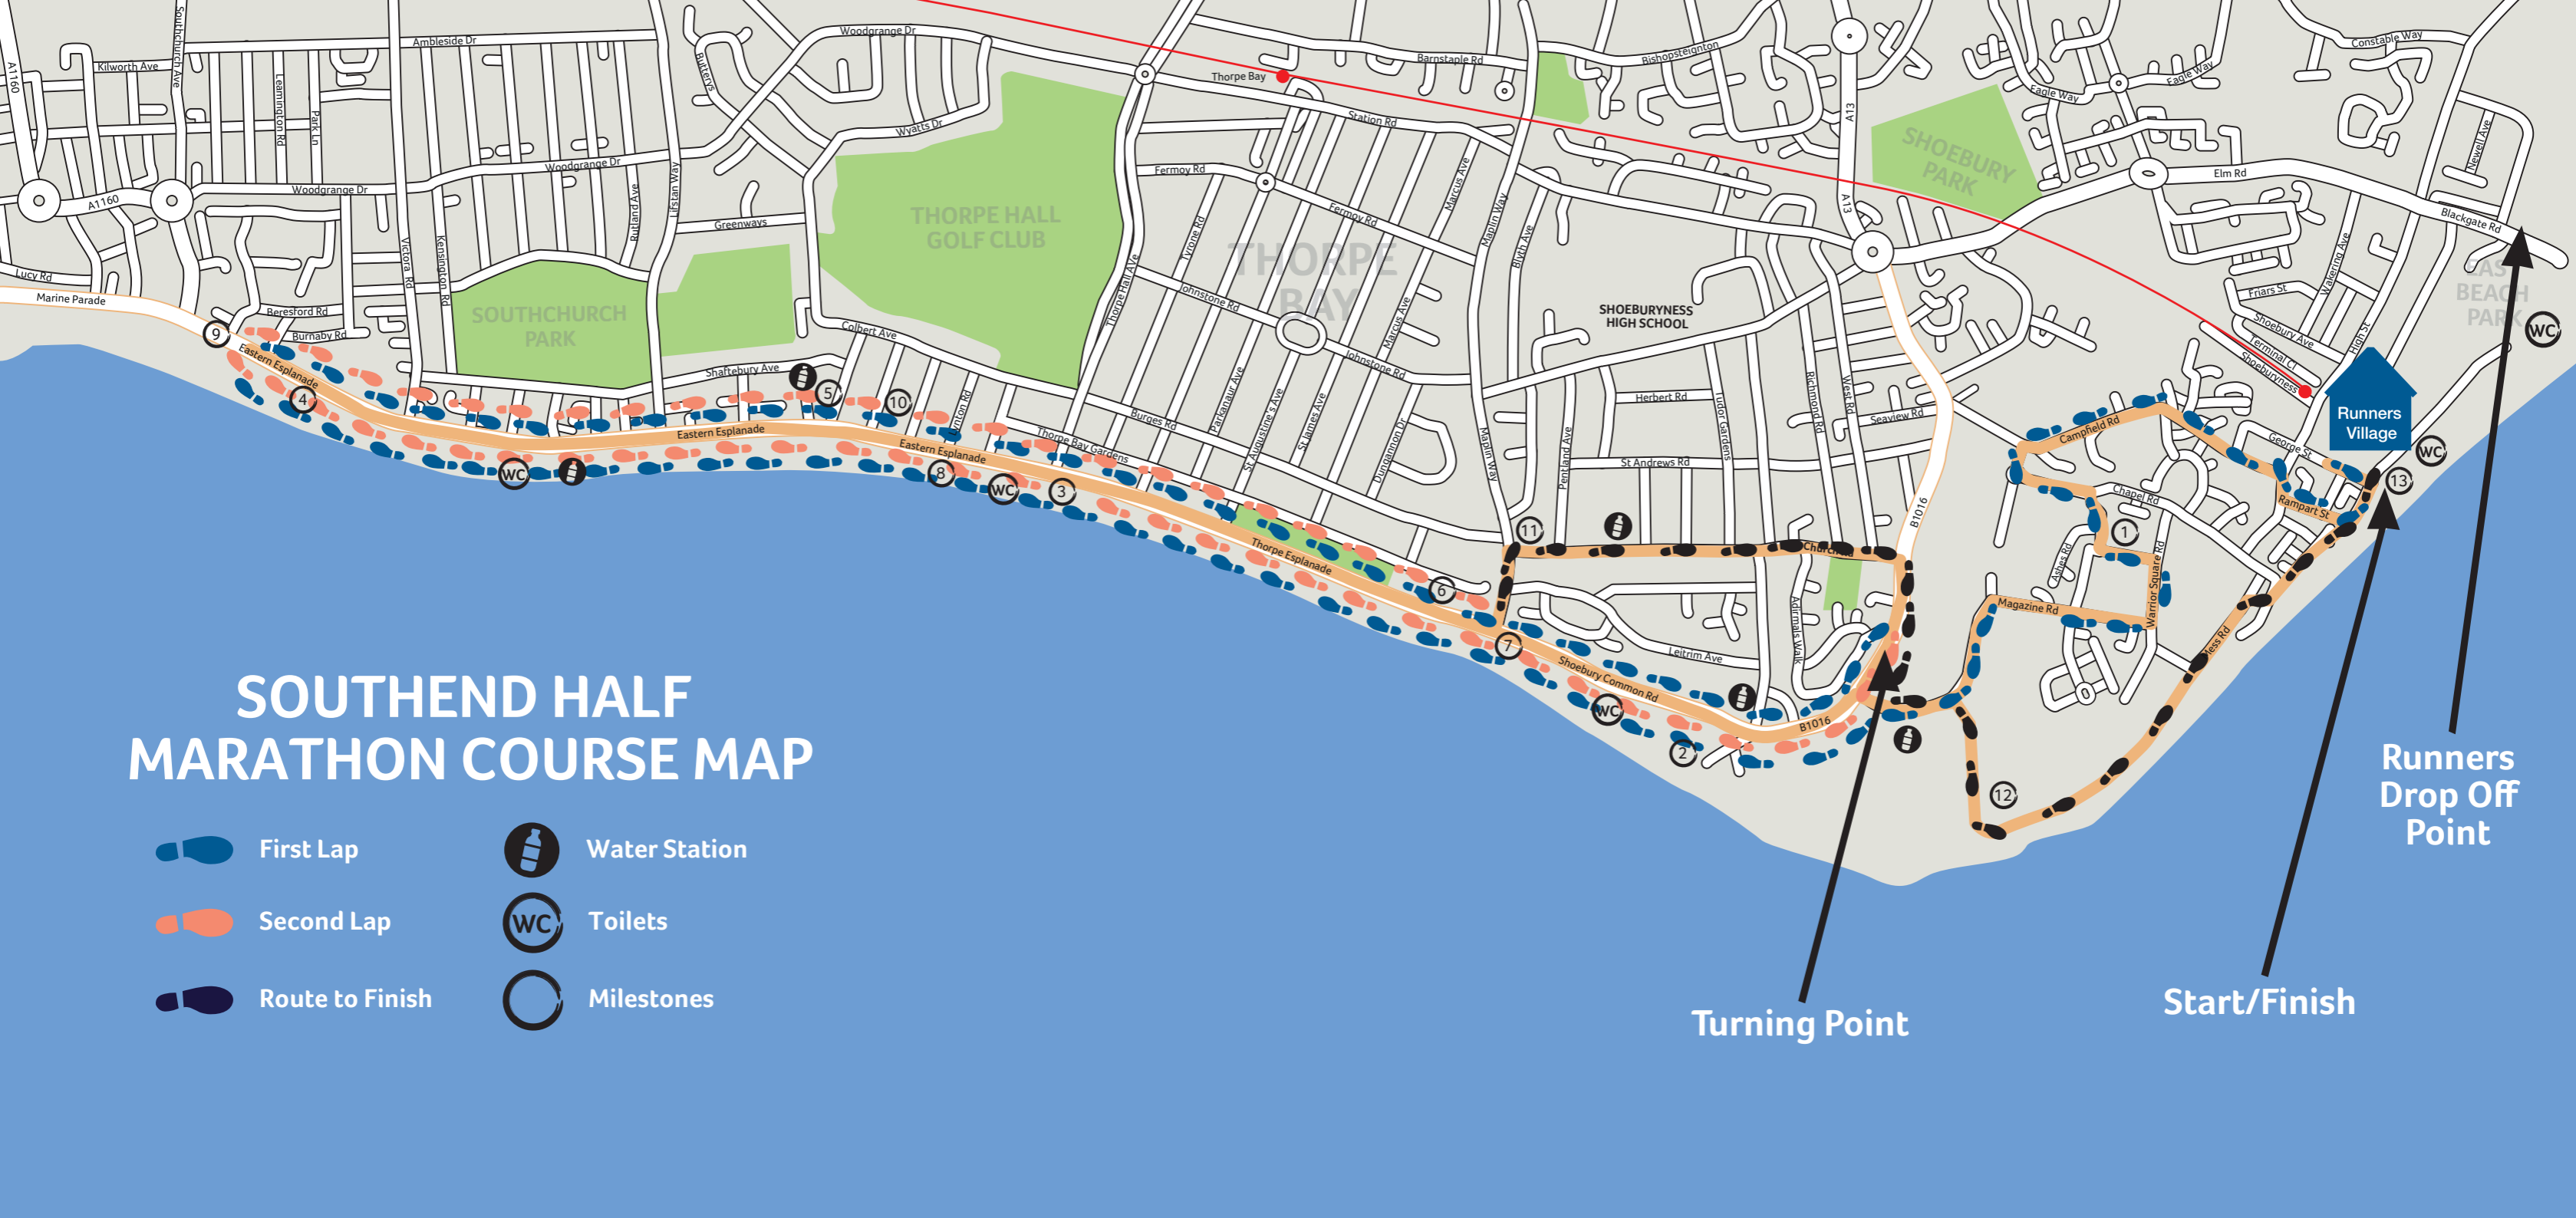

SOUTHEND HALF MARATHON COURSE MAP

-  First Lap
-  Second Lap
-  Route to Finish
-  Water Station
-  Toilets
-  Milestones

Turning Point

Start/Finish

Runners Drop Off Point

Runners Village